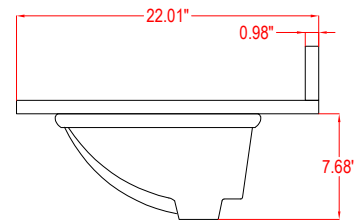

Model

V5036

Cabinet: 35.98"x22"x37.91" inch

Handle: 6.77" inch

Bathroom Cabinet

Unit

inch

Model

V5048

Cabinet: 47.99"x22"x37.9" inch

Handle: 6.77" inch; 1.97" inch

Bathroom Cabinet

Unit

inch

Model

V5054

Cabinet: 53.98"x22"x37.9" inch

Handle: 6.77" inch; 1.97" inch

Bathroom Cabinet

Unit

inch

Model

V5060S

Cabinet: 60"x22"x37.9" inch

Handle: 6.77" inch; 1.97" inch

Bathroom Cabinet

Unit

inch

Model

V5060D

Cabinet: 60"x22"x37.9" inch

Handle: 6.77" inch; 1.97" inch