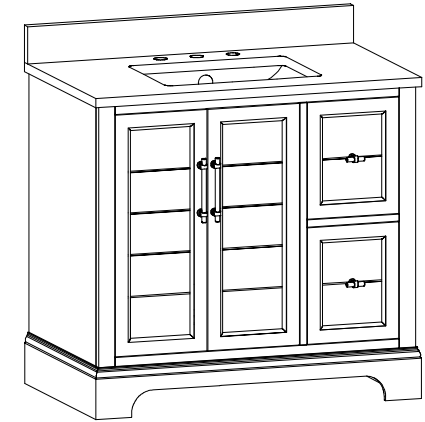

Bathroom Cabinet

Unit

inch

Model

V5020

Cabinet: 20.39"x15.67"x34.49" inch

Handle: 6.77" inch

Bathroom Cabinet

Unit

inch

Model

V5024

Cabinet: 24.2"x18.3"x34.5" inch

Handle: 6.77" inch

Bathroom Cabinet

Unit

inch

Model

V5024

Cabinet: 29.9"x18.3"x34.5" inch

Handle: 6.77" inch

Bathroom Cabinet

Unit

inch

Model

V5036

Cabinet: 35.98"x22"x37.91" inch

Handle: 6.77" inch

Bathroom Cabinet

Unit

inch

Model