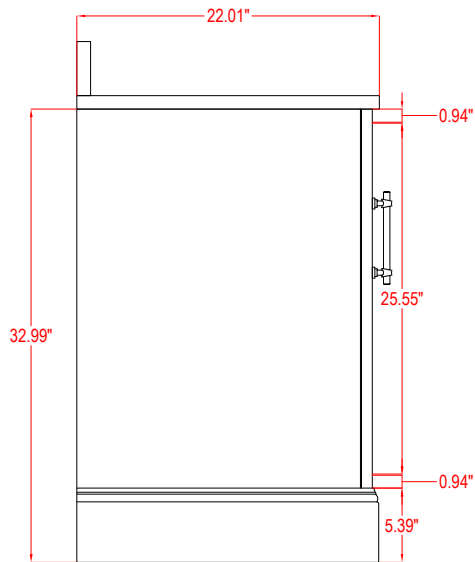

Unit

inch

Model

V5024

Cabinet: 24.2"x18.3"x34.5" inch

Handle: 6.77" inch

Bathroom Cabinet

Unit

inch

Model

V5024

Cabinet: 29.9"x18.3"x34.5" inch

Handle: 6.77" inch

Bathroom Cabinet

Unit

inch

Model

V5036

Cabinet: 35.98"x22"x37.91" inch

Handle: 6.77" inch

Bathroom Cabinet

Unit

inch

Model

V5048

Cabinet: 47.99"x22"x37.9" inch

Handle: 6.77" inch; 1.97" inch

Bathroom Cabinet

Unit

inch

Model

V5054