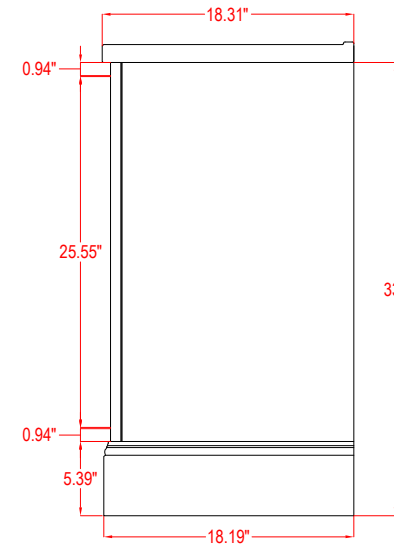

Bathroom Cabinet

Unit

inch

Model

V5020

Cabinet: 20.39"x15.67"x34.49" inch

Handle: 6.77" inch

Bathroom Cabinet

Unit

inch

Model

V5024

Cabinet: 24.2"x18.3"x34.5" inch

Handle: 6.77" inch

Bathroom Cabinet

Unit

inch

Model

V5024

Cabinet: 29.9"x18.3"x34.5" inch

Handle: 6.77" inch

Bathroom Cabinet

Unit

inch

Model

V5036

Cabinet: 35.98"x22"x37.91" inch

Handle: 6.77" inch

Bathroom Cabinet

Unit

inch

Model