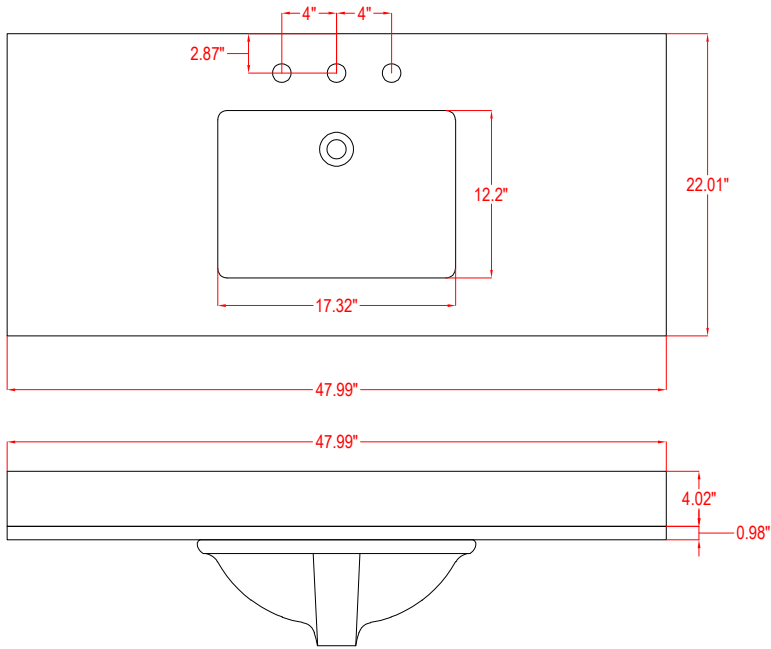

Unit

inch

Model

V5024

Cabinet: 24.2"x18.3"x34.5" inch

Handle: 6.77" inch

Bathroom Cabinet

Unit

inch

Model

V5024

Cabinet: 29.9"x18.3"x34.5" inch

Handle: 6.77" inch

Bathroom Cabinet

Unit

inch

Model

V5036

Cabinet: 35.98"x22"x37.91" inch

Handle: 6.77" inch

Bathroom Cabinet

Unit

inch

Model

V5048

Cabinet: 47.99"x22"x37.9" inch

Handle: 6.77" inch; 1.97" inch

Bathroom Cabinet

Unit

inch

Model

V5054