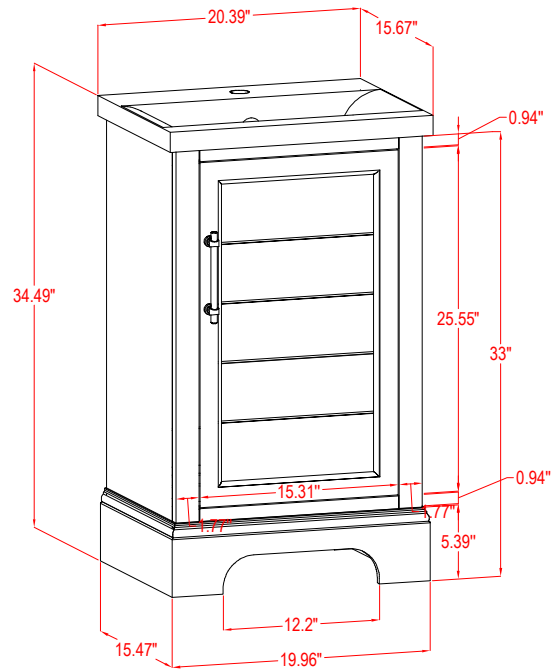

Bathroom Cabinet

Unit

inch

Model

V5020

Cabinet: 20.39"x15.67"x34.49" inch

Handle: 6.77" inch

Bathroom Cabinet

Unit

inch

Model

V5024

Cabinet: 24.2"x18.3"x34.5" inch

Handle: 6.77" inch

Bathroom Cabinet

Unit

inch

Model

V5024

Cabinet: 29.9"x18.3"x34.5" inch

Handle: 6.77" inch

Bathroom Cabinet

Unit

inch

Model

V5036

Cabinet: 35.98"x22"x37.91" inch

Handle: 6.77" inch

Bathroom Cabinet

Unit

inch

Model