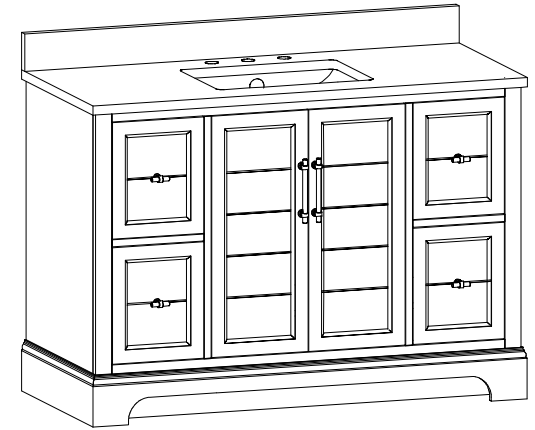

Model

V5036

Cabinet: 35.98"x22"x37.91" inch

Handle: 6.77" inch

Bathroom Cabinet

Unit

inch

Model

V5048

Cabinet: 47.99"x22"x37.9" inch

Handle: 6.77" inch; 1.97" inch

Bathroom Cabinet

Unit

inch

Model

V5054