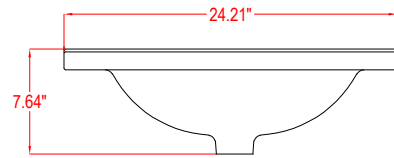

Bathroom Cabinet

Unit

inch

Model

V5020

Cabinet: 20.39"x15.67"x34.49" inch

Handle: 6.77" inch

Bathroom Cabinet

Unit

inch

Model

V5024

Cabinet: 24.2"x18.3"x34.5" inch

Handle: 6.77" inch

Bathroom Cabinet

Unit

inch

Model

V5024

Cabinet: 29.9"x18.3"x34.5" inch

Handle: 6.77" inch

Bathroom Cabinet

Unit

inch

Model

V5036

Cabinet: 35.98"x22"x37.91" inch

Handle: 6.77" inch

Bathroom Cabinet

Unit

inch

Model