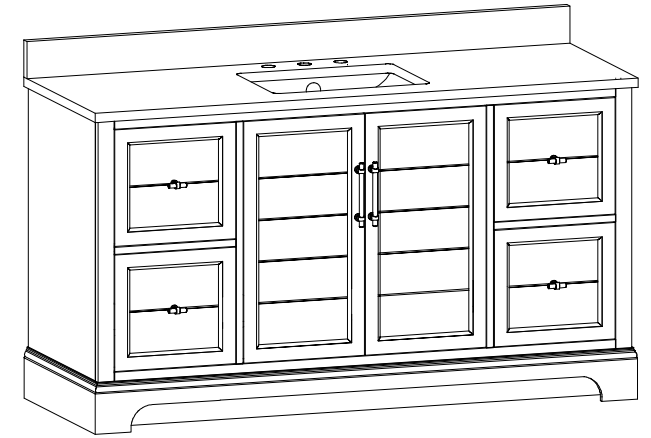

Cabinet: 53.98"x22"x37.9" inch

Handle: 6.77" inch; 1.97" inch

Bathroom Cabinet

Unit

inch

Model

V5060S

Cabinet: 60"x22"x37.9" inch

Handle: 6.77" inch; 1.97" inch

Bathroom Cabinet

Unit

inch

Model

V5060D

Cabinet: 60"x22"x37.9" inch

Handle: 6.77" inch; 1.97" inch