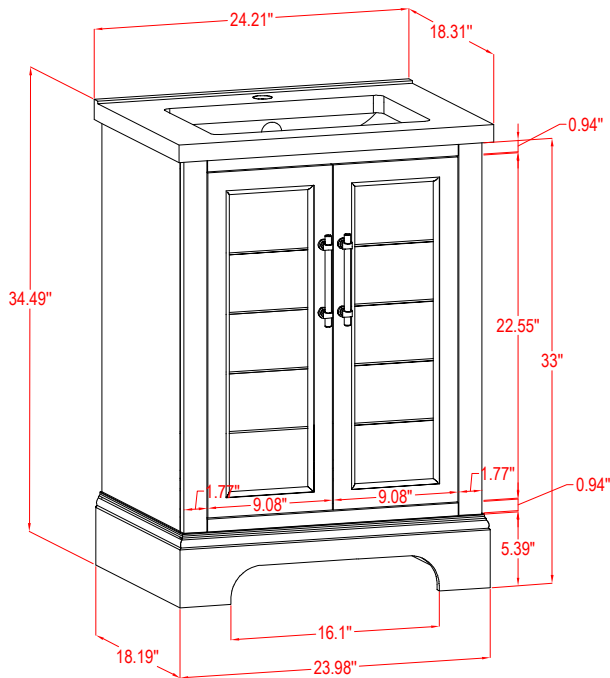

Bathroom Cabinet

Unit

inch

Model

V5020

Cabinet: 20.39"x15.67"x34.49" inch

Handle: 6.77" inch

Bathroom Cabinet

Unit

inch

Model

V5024

Cabinet: 24.2"x18.3"x34.5" inch

Handle: 6.77" inch

Bathroom Cabinet

Unit

inch

Model

V5024

Cabinet: 29.9"x18.3"x34.5" inch

Handle: 6.77" inch

Bathroom Cabinet

Unit

inch

Model

V5036

Cabinet: 35.98"x22"x37.91" inch

Handle: 6.77" inch

Bathroom Cabinet

Unit

inch

Model