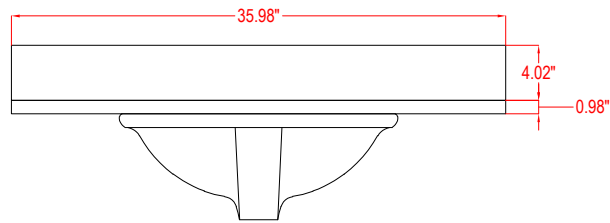

Unit

inch

Model

V5024

Cabinet: 24.2"x18.3"x34.5" inch

Handle: 6.77" inch

Bathroom Cabinet

Unit

inch

Model

V5024

Cabinet: 29.9"x18.3"x34.5" inch

Handle: 6.77" inch

Bathroom Cabinet

Unit

inch

Model

V5036

Cabinet: 35.98"x22"x37.91" inch

Handle: 6.77" inch

Bathroom Cabinet

Unit

inch

Model

V5048

Cabinet: 47.99"x22"x37.9" inch

Handle: 6.77" inch; 1.97" inch

Bathroom Cabinet

Unit

inch

Model

V5054