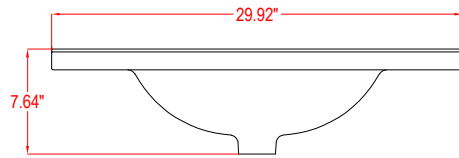

Bathroom Cabinet

Unit

inch

Model

V5020

Cabinet: 20.39"x15.67"x34.49" inch

Handle: 6.77" inch

Bathroom Cabinet

Unit

inch

Model

V5024

Cabinet: 24.2"x18.3"x34.5" inch

Handle: 6.77" inch

Bathroom Cabinet

Unit

inch

Model

V5024

Cabinet: 29.9"x18.3"x34.5" inch

Handle: 6.77" inch

Bathroom Cabinet

Unit

inch

Model

V5036

Cabinet: 35.98"x22"x37.91" inch

Handle: 6.77" inch

Bathroom Cabinet

Unit

inch

Model