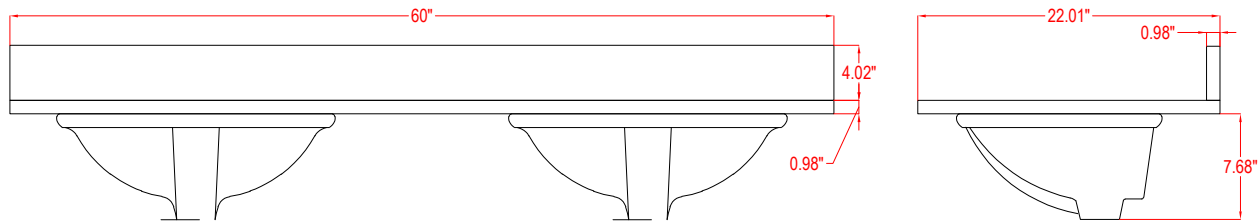

inch

Model

V5024

Cabinet: 29.9"x18.3"x34.5" inch

Handle: 6.77" inch

Bathroom Cabinet

Unit

inch

Cabinet: 53.98"x22"x37.9" inch

Handle: 6.77" inch; 1.97" inch

Bathroom Cabinet

Unit

inch

Model

V5060S

Cabinet: 60"x22"x37.9" inch

Handle: 6.77" inch; 1.97" inch

Bathroom Cabinet

Unit

inch

Model

V5060D

Cabinet: 60"x22"x37.9" inch

Handle: 6.77" inch; 1.97" inch

Bathroom Cabinet

Unit

inch

Model

V5060D

Cabinet: 72"x22"x37.9" inch

Handle: 6.77" inch; 1.97" inch