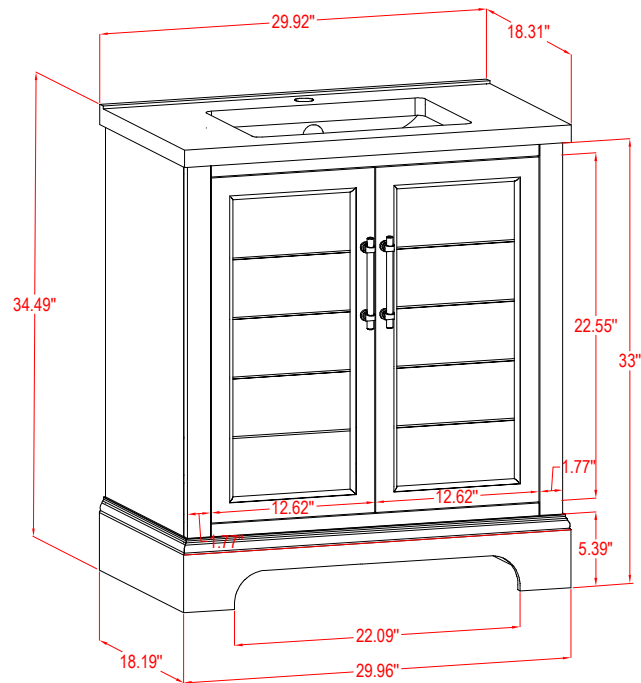

Bathroom Cabinet

Unit

inch

Model

V5020

Cabinet: 20.39"x15.67"x34.49" inch

Handle: 6.77" inch

Bathroom Cabinet

Unit

inch

Model

V5024

Cabinet: 24.2"x18.3"x34.5" inch

Handle: 6.77" inch

Bathroom Cabinet

Unit

inch

Model

V5024

Cabinet: 29.9"x18.3"x34.5" inch

Handle: 6.77" inch

Bathroom Cabinet

Unit

inch

Model

V5036

Cabinet: 35.98"x22"x37.91" inch

Handle: 6.77" inch

Bathroom Cabinet

Unit

inch

Model