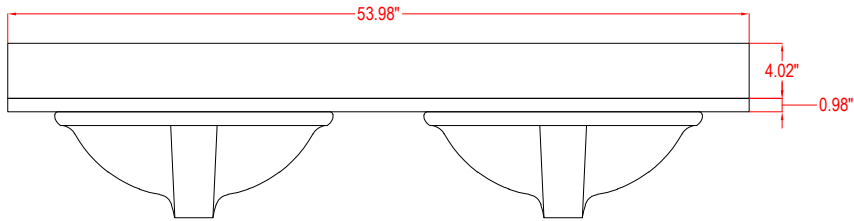

inch

Model

V5024

Cabinet: 29.9"x18.3"x34.5" inch

Handle: 6.77" inch

Bathroom Cabinet

Unit

inch

Model

V5036

Cabinet: 35.98"x22"x37.91" inch

Handle: 6.77" inch

Bathroom Cabinet

Unit

inch

Model

V5048

Cabinet: 47.99"x22"x37.9" inch

Handle: 6.77" inch; 1.97" inch

Bathroom Cabinet

Unit

inch

Model

V5054

Cabinet: 53.98"x22"x37.9" inch

Handle: 6.77" inch; 1.97" inch

Bathroom Cabinet

Unit

inch

Model

V5060S

Cabinet: 60"x22"x37.9" inch