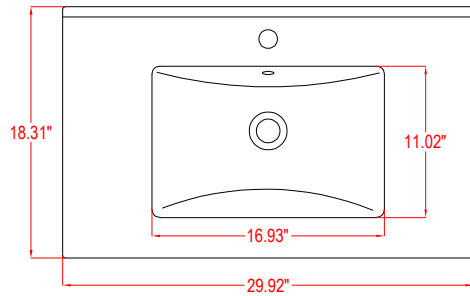

Bathroom Cabinet

Unit

inch

Model

V5020

Cabinet: 20.39"x15.67"x34.49" inch

Handle: 6.77" inch

Bathroom Cabinet

Unit

inch

Model

V5024

Cabinet: 24.2"x18.3"x34.5" inch

Handle: 6.77" inch

Bathroom Cabinet

Unit

inch

Model

V5024

Cabinet: 29.9"x18.3"x34.5" inch

Handle: 6.77" inch

Bathroom Cabinet

Unit

inch

Model

V5036

Cabinet: 35.98"x22"x37.91" inch

Handle: 6.77" inch

Bathroom Cabinet

Unit

inch

Model