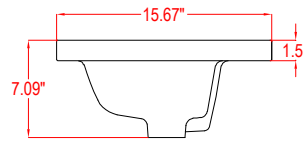

Bathroom Cabinet

Unit

inch

Model

V5020

Cabinet: 20.39"x15.67"x34.49" inch

Handle: 6.77" inch

Bathroom Cabinet

Unit

inch

Model

V5024

Cabinet: 24.2"x18.3"x34.5" inch

Handle: 6.77" inch

Bathroom Cabinet

Unit

inch

Model

V5024

Cabinet: 29.9"x18.3"x34.5" inch

Handle: 6.77" inch

Bathroom Cabinet

Unit

inch

Model

V5036

Cabinet: 35.98"x22"x37.91" inch

Handle: 6.77" inch

Bathroom Cabinet

Unit

inch

Model