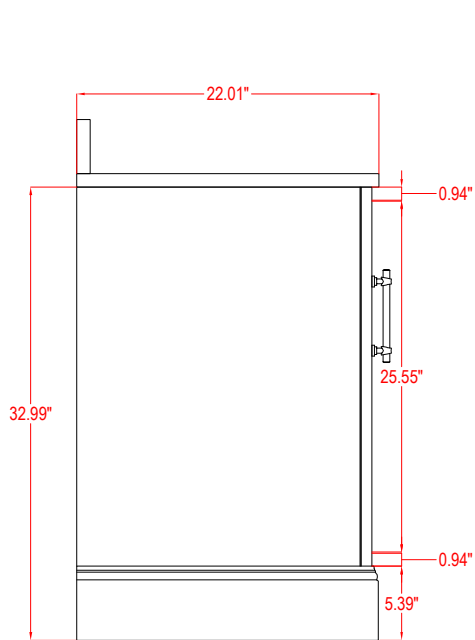

inch

Model

V5024

Cabinet: 29.9"x18.3"x34.5" inch

Handle: 6.77" inch

Bathroom Cabinet

Unit

inch

V5048

Cabinet: 47.99"x22"x37.9" inch

Handle: 6.77" inch; 1.97" inch

Bathroom Cabinet

Unit

inch

Model

V5054

Cabinet: 53.98"x22"x37.9" inch

Handle: 6.77" inch; 1.97" inch

Bathroom Cabinet

Unit

inch

Model

V5060S

Cabinet: 60"x22"x37.9" inch

Handle: 6.77" inch; 1.97" inch

Bathroom Cabinet

Unit

inch

Model

V5060D

Cabinet: 60"x22"x37.9" inch

Handle: 6.77" inch; 1.97" inch