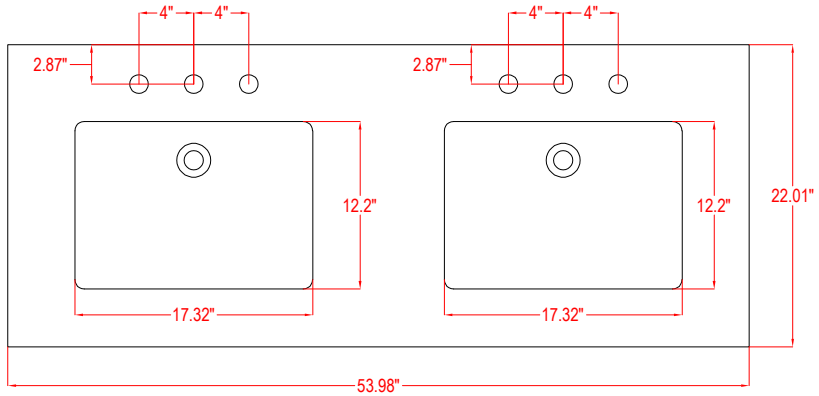

inch

Model

V5024

Cabinet: 29.9"x18.3"x34.5" inch

Handle: 6.77" inch

Bathroom Cabinet

Unit

inch

Model

V5036

Cabinet: 35.98"x22"x37.91" inch

Handle: 6.77" inch

Bathroom Cabinet

Unit

inch

Model

V5048

Cabinet: 47.99"x22"x37.9" inch

Handle: 6.77" inch; 1.97" inch

Bathroom Cabinet

Unit

inch

Model

V5054

Cabinet: 53.98"x22"x37.9" inch

Handle: 6.77" inch; 1.97" inch

Bathroom Cabinet

Unit

inch

Model

V5060S

Cabinet: 60"x22"x37.9" inch