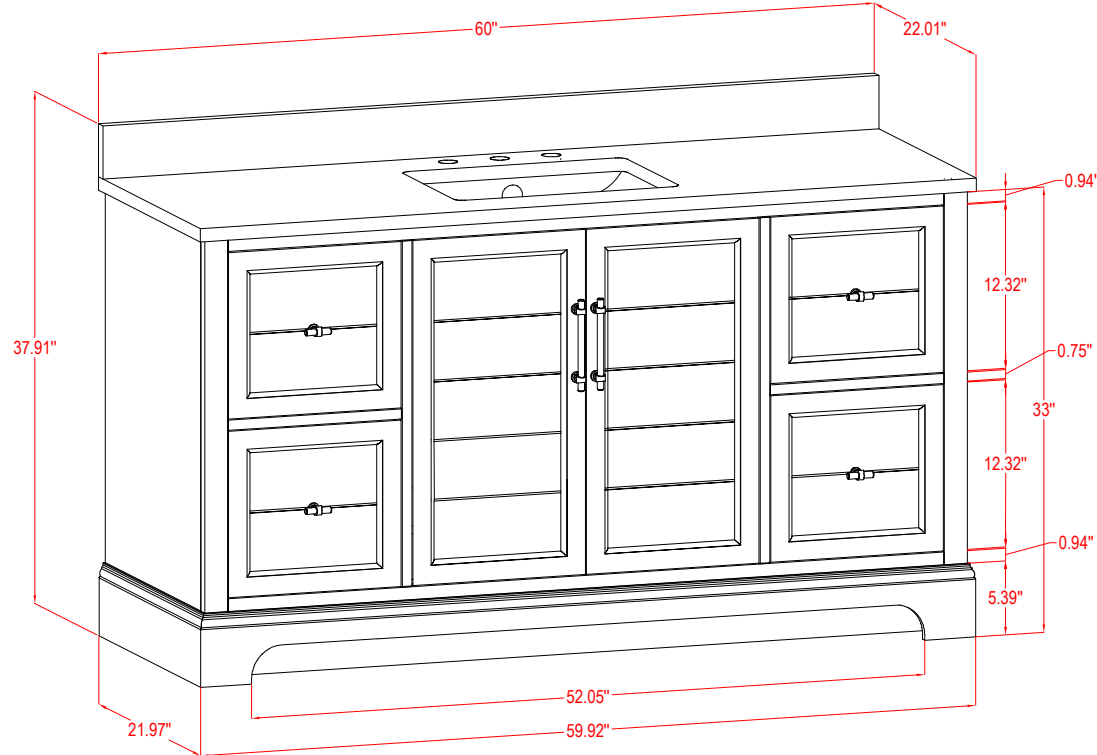

V5048

Cabinet: 47.99"x22"x37.9" inch

Handle: 6.77" inch; 1.97" inch

Bathroom Cabinet

Unit

inch

Model

V5054

Cabinet: 53.98"x22"x37.9" inch

Handle: 6.77" inch; 1.97" inch

Bathroom Cabinet

Unit

inch

Model

V5060S

Cabinet: 60"x22"x37.9" inch

Handle: 6.77" inch; 1.97" inch

Bathroom Cabinet

Unit

inch

Model

V5060D

Cabinet: 60"x22"x37.9" inch

Handle: 6.77" inch; 1.97" inch