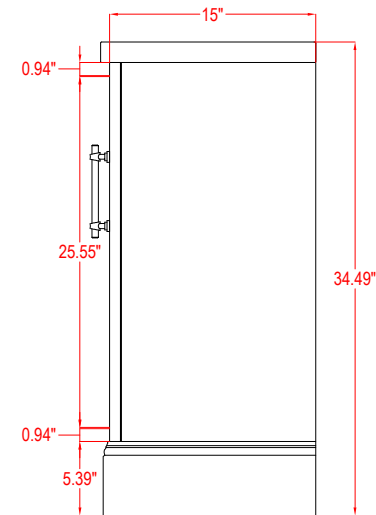

Bathroom Cabinet

Unit

inch

Model

V5020

Cabinet: 20.39"x15.67"x34.49" inch

Handle: 6.77" inch

Bathroom Cabinet

Unit

inch

Model

V5024

Cabinet: 24.2"x18.3"x34.5" inch

Handle: 6.77" inch

Bathroom Cabinet

Unit

inch

Model

V5024

Cabinet: 29.9"x18.3"x34.5" inch

Handle: 6.77" inch

Bathroom Cabinet

Unit

inch

Model

V5036

Cabinet: 35.98"x22"x37.91" inch

Handle: 6.77" inch

Bathroom Cabinet

Unit

inch

Model