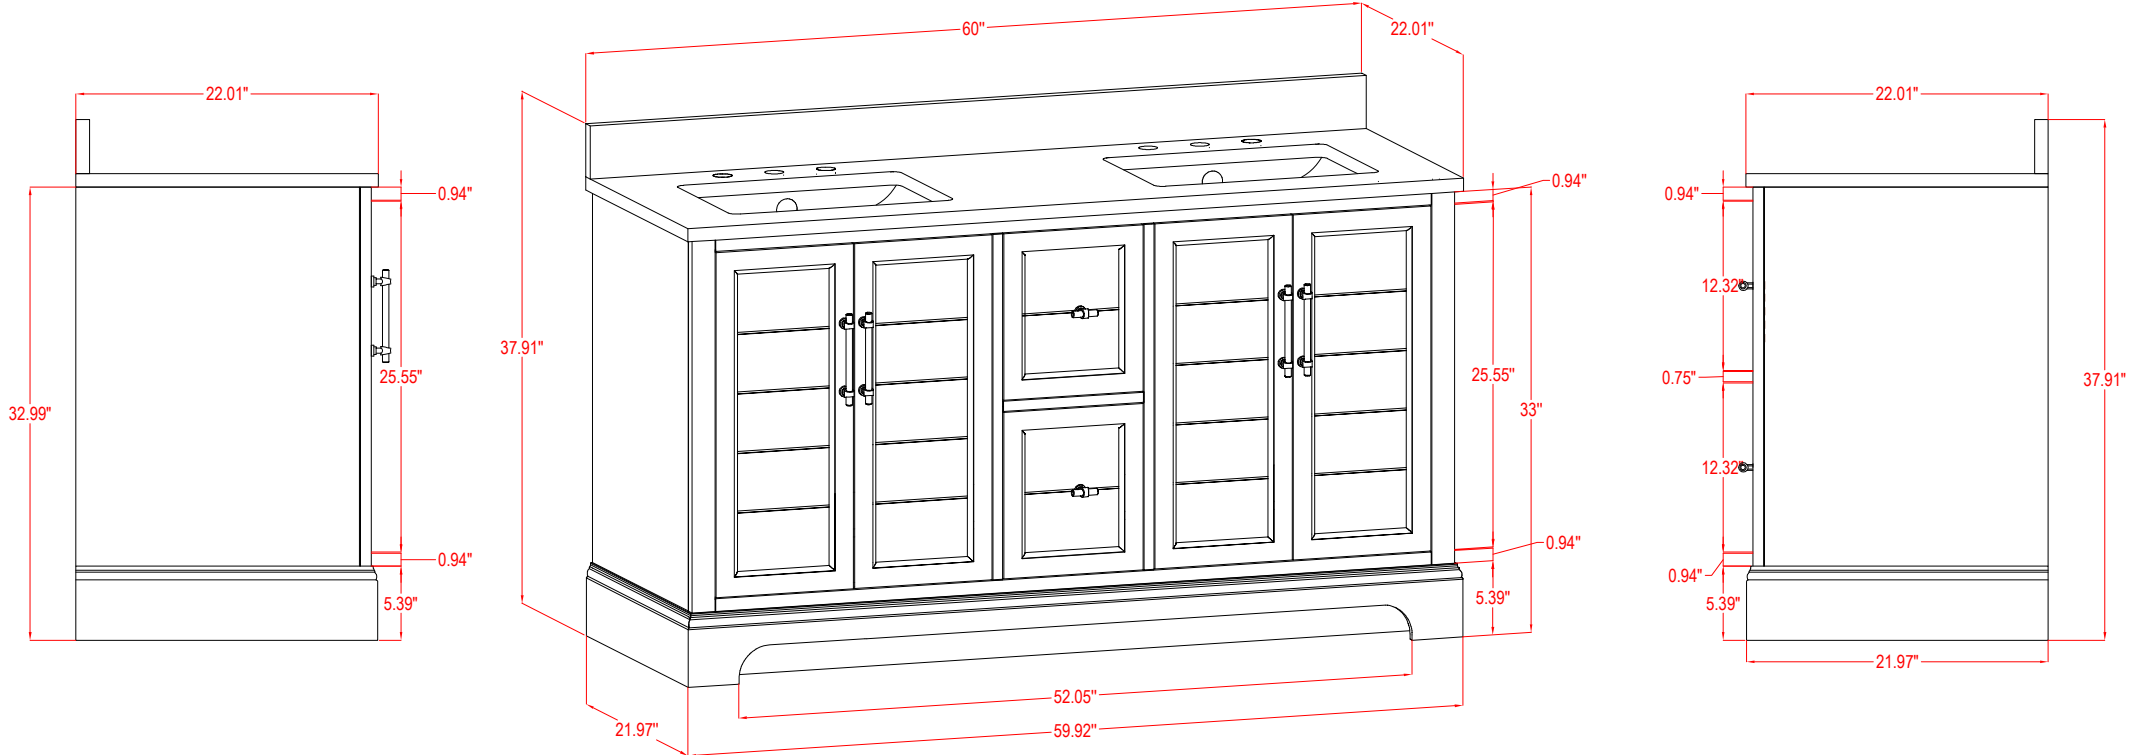

V5048

Cabinet: 47.99"x22"x37.9" inch

Handle: 6.77" inch; 1.97" inch

Bathroom Cabinet

Unit

inch

Model

V5054

Cabinet: 53.98"x22"x37.9" inch

Handle: 6.77" inch; 1.97" inch

Bathroom Cabinet

Unit

inch

Model

V5060S

Cabinet: 60"x22"x37.9" inch

Handle: 6.77" inch; 1.97" inch

Bathroom Cabinet

Unit

inch

Model

V5060D

Cabinet: 60"x22"x37.9" inch

Handle: 6.77" inch; 1.97" inch

Bathroom Cabinet

Unit

inch

Model

V5060D

Cabinet: 72"x22"x37.9" inch

Handle: 6.77" inch; 1.97" inch