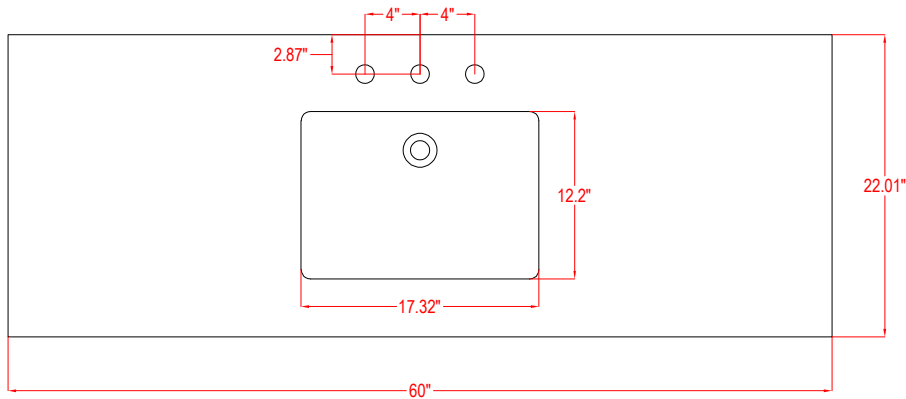

Model

V5036

Cabinet: 35.98"x22"x37.91" inch

Handle: 6.77" inch

Bathroom Cabinet

Unit

inch

Model

V5048

Cabinet: 47.99"x22"x37.9" inch

Handle: 6.77" inch; 1.97" inch

Bathroom Cabinet

Unit

inch

Model

V5054

Cabinet: 53.98"x22"x37.9" inch

Handle: 6.77" inch; 1.97" inch

Bathroom Cabinet

Unit

inch

Model

V5060S

Cabinet: 60"x22"x37.9" inch

Handle: 6.77" inch; 1.97" inch

Bathroom Cabinet

Unit

inch

Model

V5060D

Cabinet: 60"x22"x37.9" inch

Handle: 6.77" inch; 1.97" inch