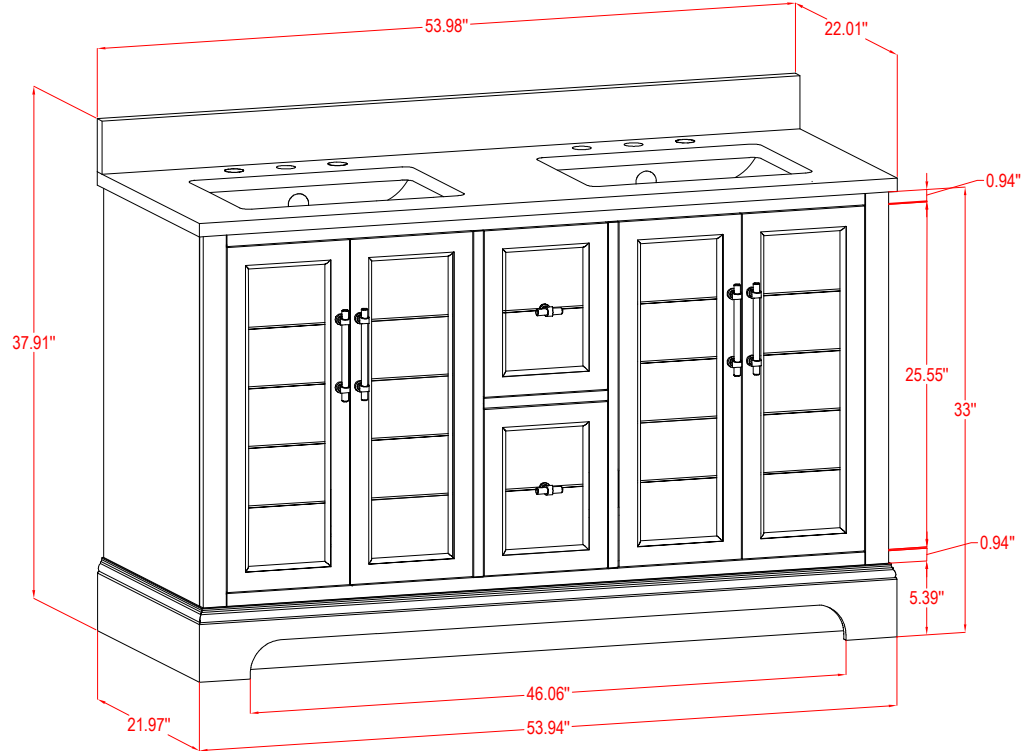

Bathroom Cabinet

Unit

inch

Model

V5054

Cabinet: 53.98"x22"x37.9" inch

Handle: 6.77" inch; 1.97" inch