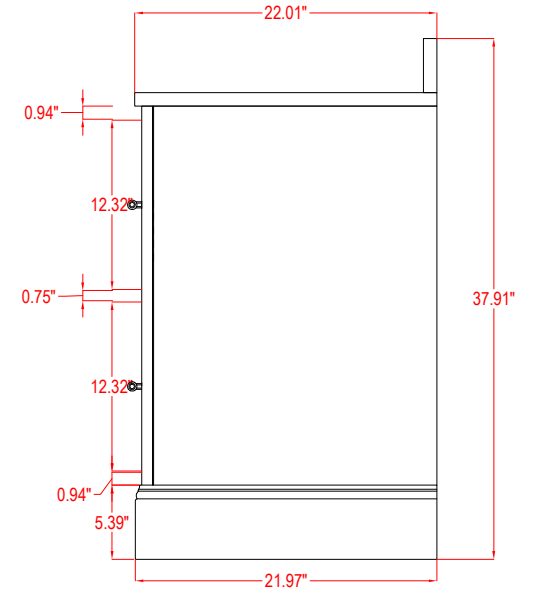

Unit

inch

Model

V5024

Cabinet: 24.2"x18.3"x34.5" inch

Handle: 6.77" inch

Bathroom Cabinet

Unit

inch

Model

V5024

Cabinet: 29.9"x18.3"x34.5" inch

Handle: 6.77" inch

Bathroom Cabinet

Unit

inch

Model

V5036

Cabinet: 35.98"x22"x37.91" inch

Handle: 6.77" inch

Bathroom Cabinet

Unit

inch

Model

V5048

Cabinet: 47.99"x22"x37.9" inch

Handle: 6.77" inch; 1.97" inch

Bathroom Cabinet

Unit

inch

Model

V5054