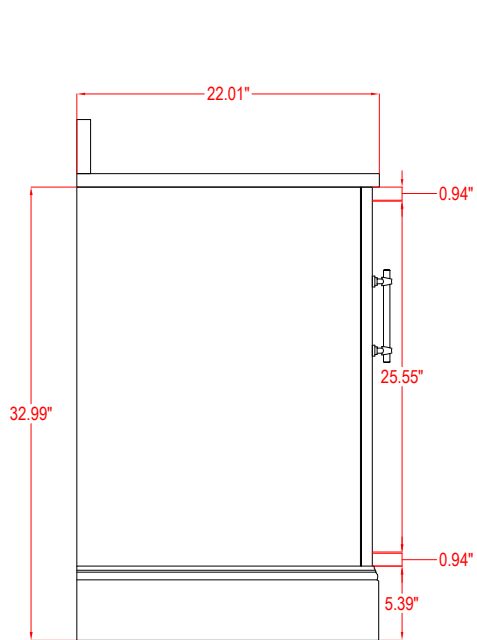

inch

Model

V5024

Cabinet: 29.9"x18.3"x34.5" inch

Handle: 6.77" inch

Bathroom Cabinet

Unit

inch

Model

V5036

Cabinet: 35.98"x22"x37.91" inch

Handle: 6.77" inch

Bathroom Cabinet

Unit

inch

Model

V5048

Cabinet: 47.99"x22"x37.9" inch

Handle: 6.77" inch; 1.97" inch

Bathroom Cabinet

Unit

inch

Model

V5054

Cabinet: 53.98"x22"x37.9" inch

Handle: 6.77" inch; 1.97" inch

Bathroom Cabinet

Unit

inch

Model

V5060S

Cabinet: 60"x22"x37.9" inch