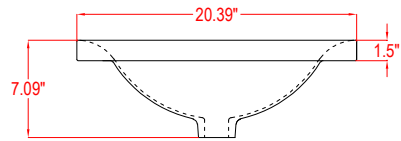

Bathroom Cabinet

Unit

inch

Model

V5020

Cabinet: 20.39"x15.67"x34.49" inch

Handle: 6.77" inch

Bathroom Cabinet

Unit

inch

Model

V5024

Cabinet: 24.2"x18.3"x34.5" inch

Handle: 6.77" inch

Bathroom Cabinet

Unit

inch

Model

V5024

Cabinet: 29.9"x18.3"x34.5" inch

Handle: 6.77" inch

Bathroom Cabinet

Unit

inch

Model

V5036

Cabinet: 35.98"x22"x37.91" inch

Handle: 6.77" inch

Bathroom Cabinet

Unit

inch

Model