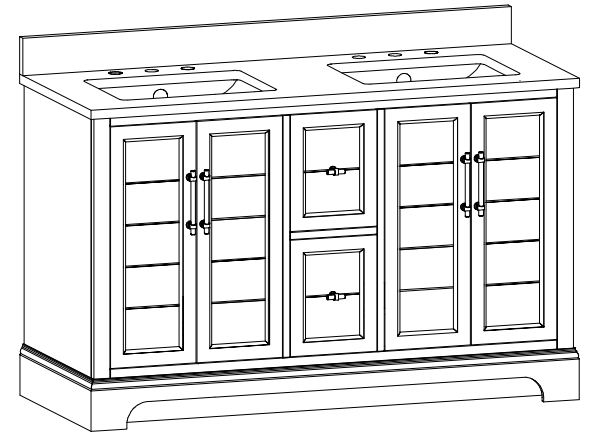

Handle: 6.77" inch; 1.97" inch

Bathroom Cabinet

Unit

inch

Model

V5060D

Cabinet: 60"x22"x37.9" inch

Handle: 6.77" inch; 1.97" inch