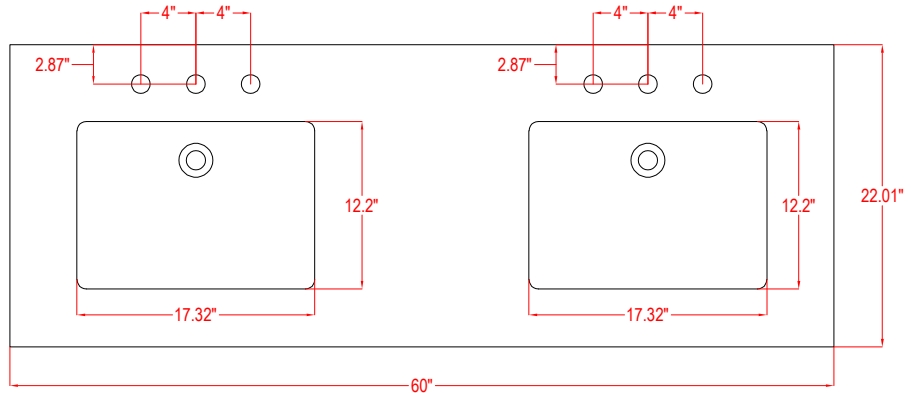

V5048

Cabinet: 47.99"x22"x37.9" inch

Handle: 6.77" inch; 1.97" inch

Bathroom Cabinet

Unit

inch

Model

V5054

Cabinet: 53.98"x22"x37.9" inch

Handle: 6.77" inch; 1.97" inch

Bathroom Cabinet

Unit

inch

Model

V5060S

Cabinet: 60"x22"x37.9" inch

Handle: 6.77" inch; 1.97" inch

Bathroom Cabinet

Unit

inch

Model

V5060D

Cabinet: 60"x22"x37.9" inch

Handle: 6.77" inch; 1.97" inch

Bathroom Cabinet

Unit

inch

Model

V5060D

Cabinet: 72"x22"x37.9" inch

Handle: 6.77" inch; 1.97" inch