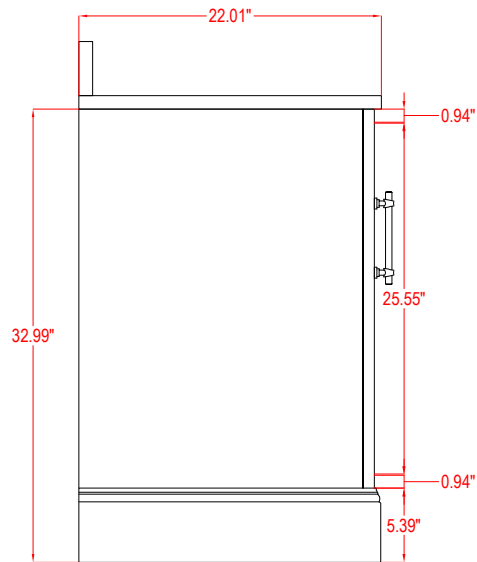

inch

Model

V5024

Cabinet: 29.9"x18.3"x34.5" inch

Handle: 6.77" inch

Bathroom Cabinet

Unit

inch

Model

V5036

Cabinet: 35.98"x22"x37.91" inch

Handle: 6.77" inch

Bathroom Cabinet

Unit

inch

Model

V5048

Cabinet: 47.99"x22"x37.9" inch

Handle: 6.77" inch; 1.97" inch

Bathroom Cabinet

Unit

inch

Model

V5054

Cabinet: 53.98"x22"x37.9" inch

Handle: 6.77" inch; 1.97" inch

Bathroom Cabinet

Unit

inch

Model

V5060S

Cabinet: 60"x22"x37.9" inch