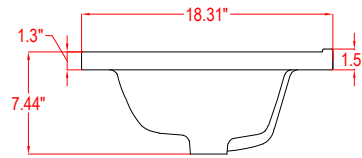

Bathroom Cabinet

Unit

inch

Model

V5020

Cabinet: 20.39"x15.67"x34.49" inch

Handle: 6.77" inch

Bathroom Cabinet

Unit

inch

Model

V5024

Cabinet: 24.2"x18.3"x34.5" inch

Handle: 6.77" inch

Bathroom Cabinet

Unit

inch

Model

V5024

Cabinet: 29.9"x18.3"x34.5" inch

Handle: 6.77" inch

Bathroom Cabinet

Unit

inch

Model

V5036

Cabinet: 35.98"x22"x37.91" inch

Handle: 6.77" inch

Bathroom Cabinet

Unit

inch

Model