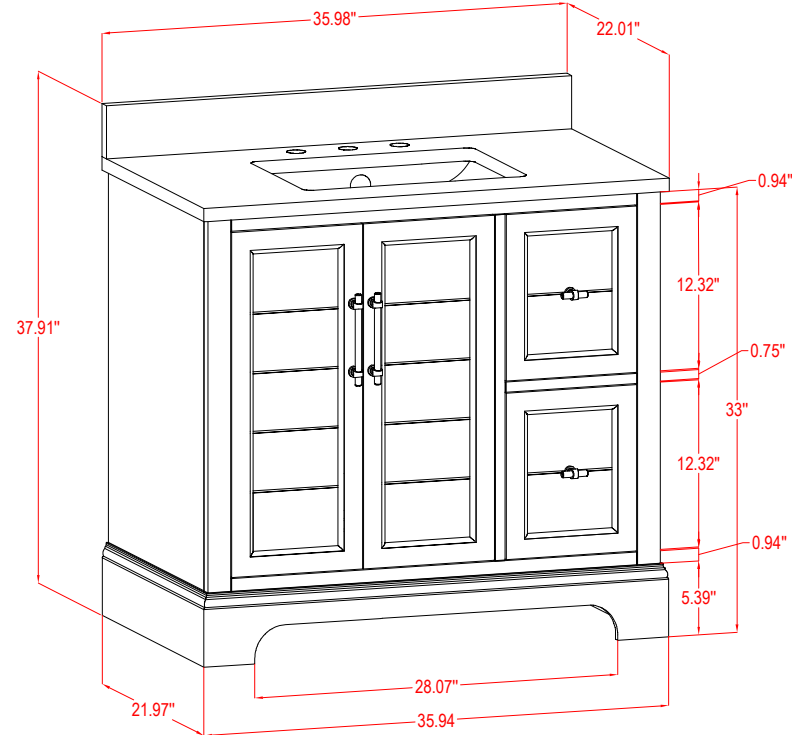

Bathroom Cabinet

Unit

inch

Model

V5020

Cabinet: 20.39"x15.67"x34.49" inch

Handle: 6.77" inch

Bathroom Cabinet

Unit

inch

Model

V5024

Cabinet: 24.2"x18.3"x34.5" inch

Handle: 6.77" inch

Bathroom Cabinet

Unit

inch

Model

V5024

Cabinet: 29.9"x18.3"x34.5" inch

Handle: 6.77" inch

Bathroom Cabinet

Unit

inch

Model

V5036

Cabinet: 35.98"x22"x37.91" inch

Handle: 6.77" inch

Bathroom Cabinet

Unit

inch

Model