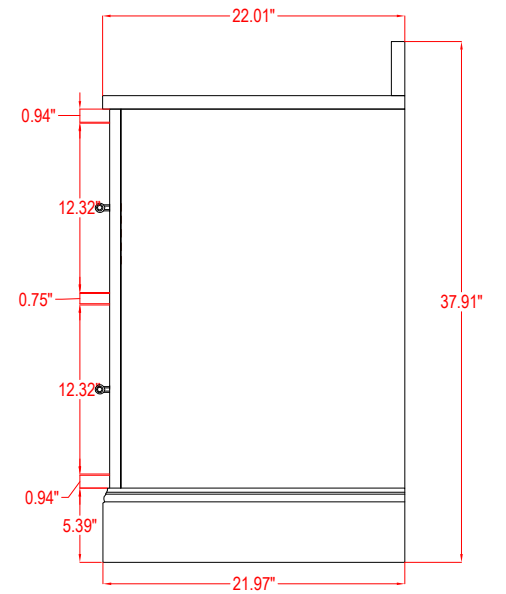

inch

Model

V5024

Cabinet: 29.9"x18.3"x34.5" inch

Handle: 6.77" inch

Bathroom Cabinet

Unit

inch

Model

V5036

Cabinet: 35.98"x22"x37.91" inch

Handle: 6.77" inch

Bathroom Cabinet

Unit

inch

Model

V5048

Cabinet: 47.99"x22"x37.9" inch

Handle: 6.77" inch; 1.97" inch

Bathroom Cabinet

Unit

inch

Model

V5054

Cabinet: 53.98"x22"x37.9" inch

Handle: 6.77" inch; 1.97" inch

Bathroom Cabinet

Unit

inch

Model

V5060S

Cabinet: 60"x22"x37.9" inch