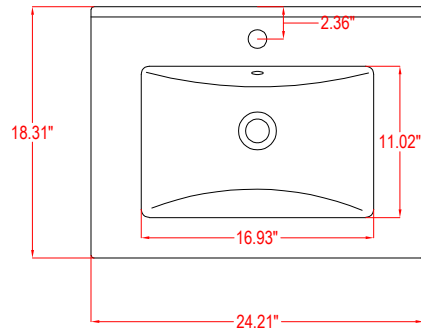

Bathroom Cabinet

Unit

inch

Model

V5020

Cabinet: 20.39"x15.67"x34.49" inch

Handle: 6.77" inch

Bathroom Cabinet

Unit

inch

Model

V5024

Cabinet: 24.2"x18.3"x34.5" inch

Handle: 6.77" inch

Bathroom Cabinet

Unit

inch

Model

V5024

Cabinet: 29.9"x18.3"x34.5" inch

Handle: 6.77" inch

Bathroom Cabinet

Unit

inch

Model

V5036

Cabinet: 35.98"x22"x37.91" inch

Handle: 6.77" inch

Bathroom Cabinet

Unit

inch

Model