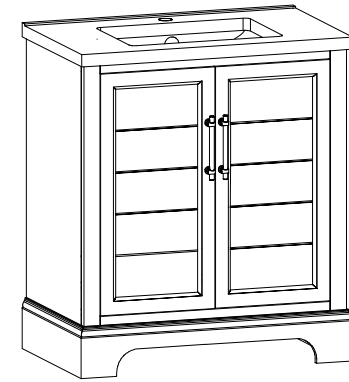

Unit

inch

Model

V5024

Cabinet: 24.2"x18.3"x34.5" inch

Handle: 6.77" inch

Bathroom Cabinet

Unit

inch

Model

V5024

Cabinet: 29.9"x18.3"x34.5" inch

Handle: 6.77" inch

Bathroom Cabinet

Unit

inch

Model

V5036

Cabinet: 35.98"x22"x37.91" inch

Handle: 6.77" inch

Bathroom Cabinet

Unit

inch

Model