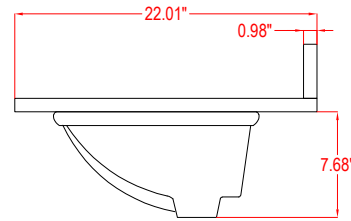

inch

Model

V5024

Cabinet: 29.9"x18.3"x34.5" inch

Handle: 6.77" inch

Bathroom Cabinet

Unit

inch

Model

V5036

Cabinet: 35.98"x22"x37.91" inch

Handle: 6.77" inch

Bathroom Cabinet

Unit

inch

Model

V5048

Cabinet: 47.99"x22"x37.9" inch

Handle: 6.77" inch; 1.97" inch

Bathroom Cabinet

Unit

inch

Model

V5054

Cabinet: 53.98"x22"x37.9" inch

Handle: 6.77" inch; 1.97" inch

Bathroom Cabinet

Unit

inch

Model

V5060S

Cabinet: 60"x22"x37.9" inch