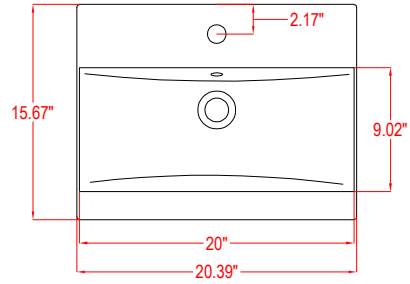

Bathroom Cabinet

Unit

inch

Model

V5020

Cabinet: 20.39"x15.67"x34.49" inch

Handle: 6.77" inch

Bathroom Cabinet

Unit

inch

Model

V5024

Cabinet: 24.2"x18.3"x34.5" inch

Handle: 6.77" inch

Bathroom Cabinet

Unit

inch

Model

V5024

Cabinet: 29.9"x18.3"x34.5" inch

Handle: 6.77" inch

Bathroom Cabinet

Unit

inch

Model

V5036

Cabinet: 35.98"x22"x37.91" inch

Handle: 6.77" inch

Bathroom Cabinet

Unit

inch

Model