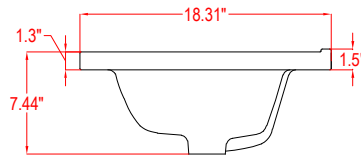

Bathroom Cabinet

Unit

inch

Model

V5020

Cabinet: 20.39"x15.67"x34.49" inch

Handle: 6.77" inch

Bathroom Cabinet

Unit

inch

Model

V5024

Cabinet: 24.2"x18.3"x34.5" inch

Handle: 6.77" inch

Bathroom Cabinet

Unit

inch

Model

V5024

Cabinet: 29.9"x18.3"x34.5" inch

Handle: 6.77" inch

Bathroom Cabinet

Unit

inch

Model

V5036

Cabinet: 35.98"x22"x37.91" inch

Handle: 6.77" inch

Bathroom Cabinet

Unit

inch

Model