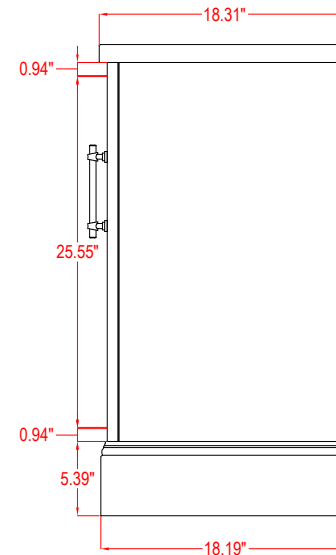

Bathroom Cabinet

Unit

inch

Model

V5020

Cabinet: 20.39"x15.67"x34.49" inch

Handle: 6.77" inch

Bathroom Cabinet

Unit

inch

Model

V5024

Cabinet: 24.2"x18.3"x34.5" inch

Handle: 6.77" inch

Bathroom Cabinet

Unit

inch

Model

V5024

Cabinet: 29.9"x18.3"x34.5" inch

Handle: 6.77" inch

Bathroom Cabinet

Unit

inch

Model

V5036

Cabinet: 35.98"x22"x37.91" inch

Handle: 6.77" inch

Bathroom Cabinet

Unit

inch

Model