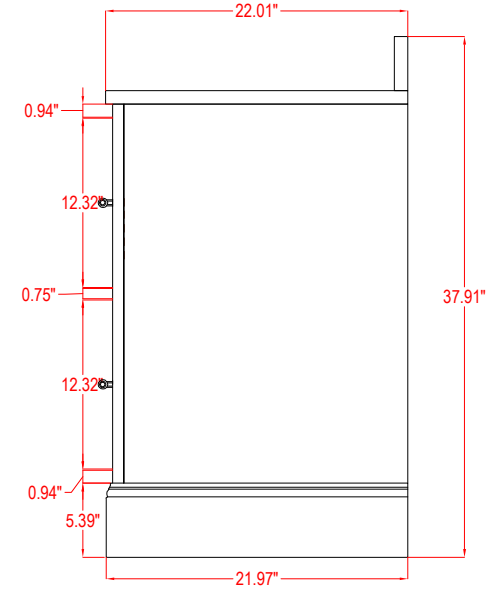

inch

Model

V5024

Cabinet: 29.9"x18.3"x34.5" inch

Handle: 6.77" inch

Bathroom Cabinet

Unit

inch

V5048

Cabinet: 47.99"x22"x37.9" inch

Handle: 6.77" inch; 1.97" inch

Bathroom Cabinet

Unit

inch

Model

V5054

Cabinet: 53.98"x22"x37.9" inch

Handle: 6.77" inch; 1.97" inch

Bathroom Cabinet

Unit

inch

Model

V5060S

Cabinet: 60"x22"x37.9" inch

Handle: 6.77" inch; 1.97" inch

Bathroom Cabinet

Unit

inch

Model

V5060D

Cabinet: 60"x22"x37.9" inch

Handle: 6.77" inch; 1.97" inch