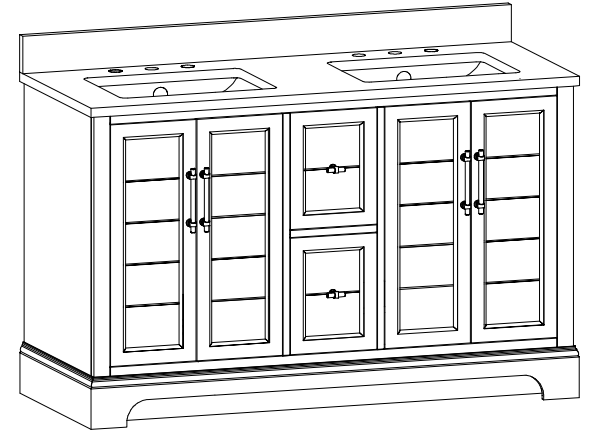

Bathroom Cabinet

Unit

inch

Model

V5054

Cabinet: 53.98"x22"x37.9" inch

Handle: 6.77" inch; 1.97" inch