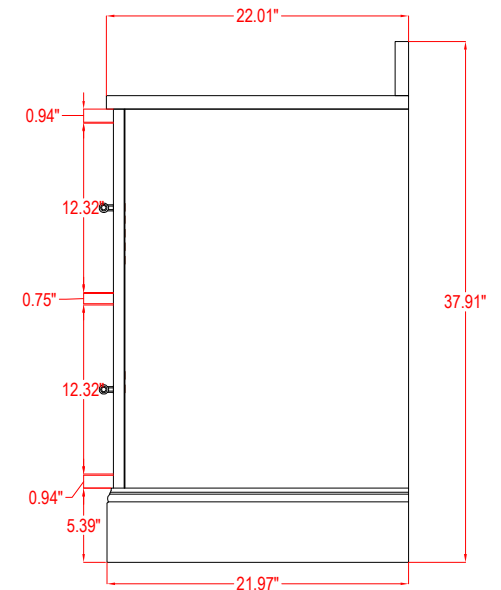

Unit

inch

Model

V5024

Cabinet: 24.2"x18.3"x34.5" inch

Handle: 6.77" inch

Bathroom Cabinet

Unit

inch

Model

V5024

Cabinet: 29.9"x18.3"x34.5" inch

Handle: 6.77" inch

Bathroom Cabinet

Unit

inch

Model

V5036

Cabinet: 35.98"x22"x37.91" inch

Handle: 6.77" inch

Bathroom Cabinet

Unit

inch

Model

V5048

Cabinet: 47.99"x22"x37.9" inch

Handle: 6.77" inch; 1.97" inch

Bathroom Cabinet

Unit

inch

Model

V5054