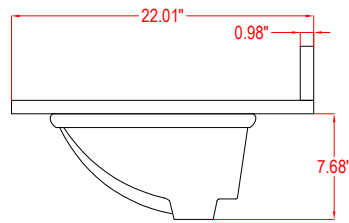

Unit

inch

Model

V5024

Cabinet: 24.2"x18.3"x34.5" inch

Handle: 6.77" inch

Bathroom Cabinet

Unit

inch

Model

V5024

Cabinet: 29.9"x18.3"x34.5" inch

Handle: 6.77" inch

Bathroom Cabinet

Unit

inch

Model

V5036

Cabinet: 35.98"x22"x37.91" inch

Handle: 6.77" inch

Bathroom Cabinet

Unit

inch

Model

V5048

Cabinet: 47.99"x22"x37.9" inch

Handle: 6.77" inch; 1.97" inch

Bathroom Cabinet

Unit

inch

Model

V5054