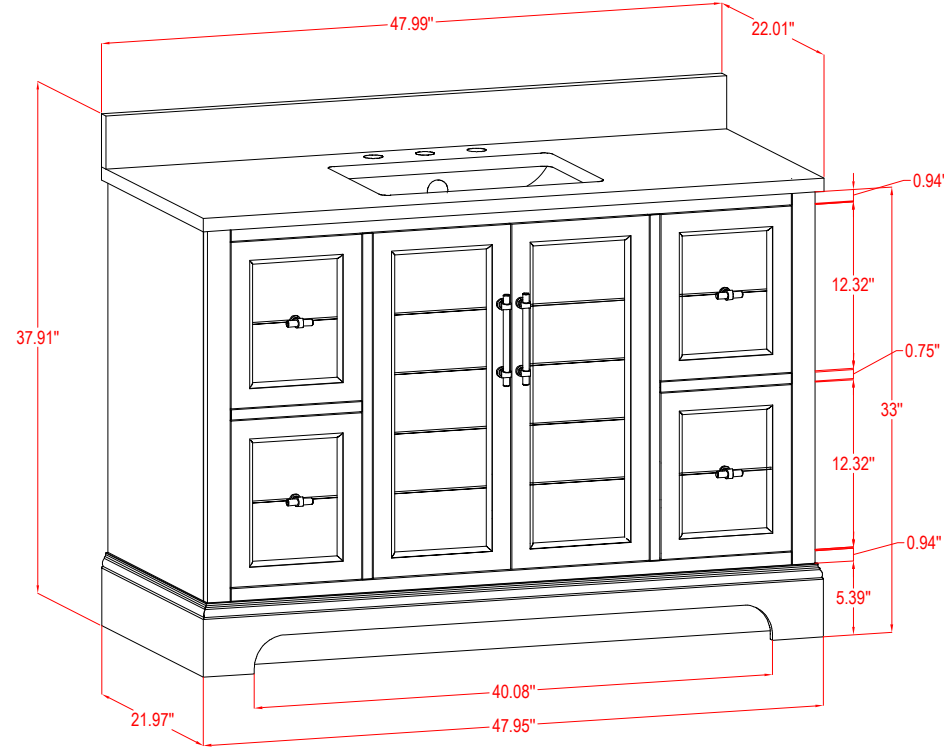

Unit

inch

Model

V5024

Cabinet: 24.2"x18.3"x34.5" inch

Handle: 6.77" inch

Bathroom Cabinet

Unit

inch

Model

V5024

Cabinet: 29.9"x18.3"x34.5" inch

Handle: 6.77" inch

Bathroom Cabinet

Unit

inch

Model

V5036

Cabinet: 35.98"x22"x37.91" inch

Handle: 6.77" inch

Bathroom Cabinet

Unit

inch

Model

V5048

Cabinet: 47.99"x22"x37.9" inch

Handle: 6.77" inch; 1.97" inch

Bathroom Cabinet

Unit

inch

Model

V5054