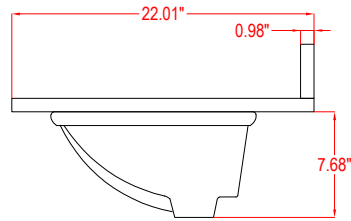

Unit

inch

Model

V5024

Cabinet: 24.2"x18.3"x34.5" inch

Handle: 6.77" inch

Bathroom Cabinet

Unit

inch

Model

V5024

Cabinet: 29.9"x18.3"x34.5" inch

Handle: 6.77" inch

Bathroom Cabinet

Unit

inch

Model

V5036

Cabinet: 35.98"x22"x37.91" inch

Handle: 6.77" inch

Bathroom Cabinet

Unit

inch

Model

V5048

Cabinet: 47.99"x22"x37.9" inch

Handle: 6.77" inch; 1.97" inch

Bathroom Cabinet

Unit

inch

Model

V5054