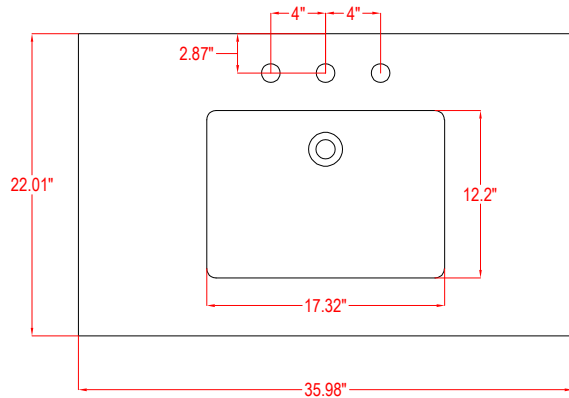

Unit

inch

Model

V5024

Cabinet: 24.2"x18.3"x34.5" inch

Handle: 6.77" inch

Bathroom Cabinet

Unit

inch

Model

V5024

Cabinet: 29.9"x18.3"x34.5" inch

Handle: 6.77" inch

Bathroom Cabinet

Unit

inch

Model

V5036

Cabinet: 35.98"x22"x37.91" inch

Handle: 6.77" inch

Bathroom Cabinet

Unit

inch

Model

V5048

Cabinet: 47.99"x22"x37.9" inch

Handle: 6.77" inch; 1.97" inch

Bathroom Cabinet

Unit

inch

Model

V5054